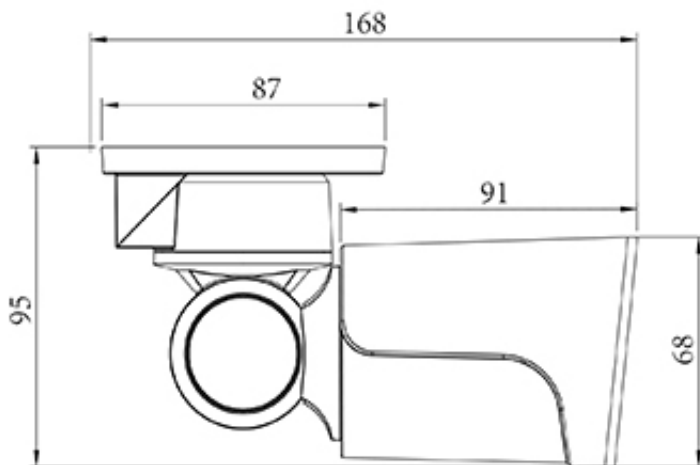

Shenzhen Enster Electronics Co.,LTD

Mini Fixed lens 5MP Pan tilt IP Camera

Mini Fixed lens 5MP Pan tilt IP Camera

|                   |                  |   |
|-------------------|------------------|---|
|                   |                  | IPH5935-PT                              |
| Camera Type       | Bullet           |   |
| System            | Embedde          |   |
| Camera            | Effective Pixels | 5.0 Mega Pixels                         |
|                   |                  | Main stream:2592*1944                   |
|                   |                  | Sub stream:704*576                      |
|                   | Frames Rates     | 2592*1944/25fps                         |
|                   | Image Sensor     | 1/2.8" Sony IMX307 CMOS Sensor with ICR |
|                   |                  | 2.0 megapixel resolution (1945H*1097V)  |
|                   | DSP              | Dual core 32-bit DSP                    |
|                   |                  | HI3516                                  |
| Min. Illumination | Color            | 0.001 Lux@F1.2                          |
|                   | B/W              | 0.0001 Lux@F1.2                         |
| Adjust Parameters | DWDR,BLC,D       |   |
| Video             | Compression      | H.264/H265 Main profile                 |
|                   | Stream           | support dual stream,AVI format          |
|                   | Bit Rate         | support 0.1M ~8Mpbs bit rate adjustable |
|                   | Frame Rates      | support 1~30fps adjust                  |
| Audio             | Input and output | 1ch input( microphone),1                |
|                   | Compression      | G.711 compression,support two-way aud   |
| PTZ               | Pan speed range  |   |
|                   | Tilt speed range |   |
|                   | Pan speed        |   |
|                   | Tilt speed       |   |
| Alarm             | Types            | Motion De                               |