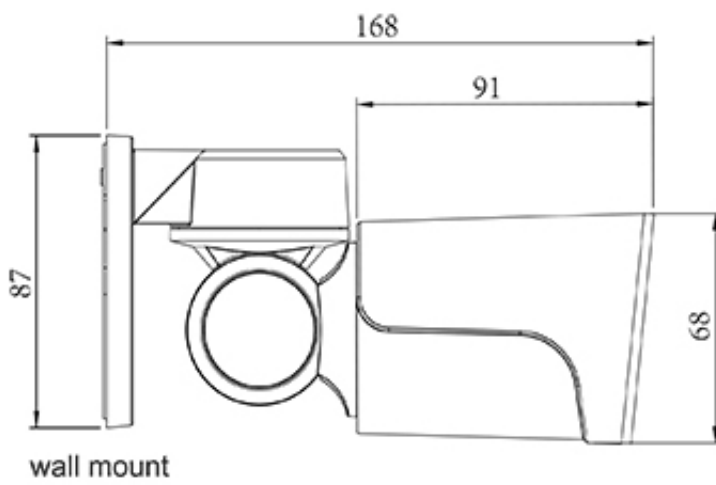

Shenzhen Enster Electronics Co.,LTD

Mini Fixed lens 5MP Pan tilt IP Camera

Mini Fixed lens 5MP Pan tilt IP Camera

|                   |                  |   |
|-------------------|------------------|---|
|                   |                  | IPH5935-PT                              |
| Camera Type       | Bullet           |   |
| System            | Embedde          |   |
| Camera            | Effective Pixels | 5.0 Mega Pixels                         |
|                   |                  | Main stream:2592*1944                   |
|                   |                  | Sub stream:704*576                      |
|                   | Frames Rates     | 2592*1944/25fps                         |
|                   | Image Sensor     | 1/2.8" Sony IMX307 CMOS Sensor with ICR |
|                   |                  | 2.0 megapixel resolution (1945H*1097V)  |
|                   | DSP              | Dual core 32-bit DSP                    |
|                   |                  | HI3516                                  |
| Min. Illumination | Color            | 0.001 Lux@F1.2                          |
|                   | B/W              | 0.0001 Lux@F1.2                         |
| Adjust Parameters | DWDR,BLC,D       |   |
| Video             | Compression      | H.264/H265 Main profile                 |
|                   | Stream           | support dual stream,AVI format          |
|                   | Bit Rate         | support 0.1M ~8Mpbs bit rate adjustable |
|                   | Frame Rates      | support 1~30fps adjust                  |
| Audio             | Input and output | 1ch input( microphone),1                |
|                   | Compression      | G.711 compression,support two-way aud   |
| PTZ               | Pan speed range  |   |
|                   | Tilt speed range |   |
|                   | Pan speed        |   |
|                   | Tilt speed       |   |
| Alarm             | Types            | Motion De                               |