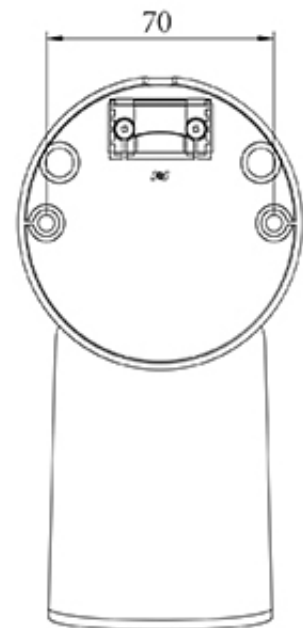

Shenzhen Enster Electronics Co.,LTD

Mini Fixed lens 5MP Pan tilt IP Camera

Mini Fixed lens 5MP Pan tilt IP Camera

|                   |                  |   |
|-------------------|------------------|---|
|                   |                  | IPH5935-PT                              |
| Camera Type       | Bullet           |   |
| System            | Embedde          |   |
| Camera            | Effective Pixels | 5.0 Mega Pixels                         |
|                   |                  | Main stream:2592*1944                   |
|                   |                  | Sub stream:704*576                      |
|                   | Frames Rates     | 2592*1944/25fps                         |
|                   | Image Sensor     | 1/2.8" Sony IMX307 CMOS Sensor with ICR |
|                   |                  | 2.0 megapixel resolution (1945H*1097V)  |
|                   | DSP              | Dual core 32-bit DSP                    |
|                   |                  | HI3516                                  |
| Min. Illumination | Color            | 0.001 Lux@F1.2                          |
|                   | B/W              | 0.0001 Lux@F1.2                         |
| Adjust Parameters | DWDR,BLC,D       |   |
| Video             | Compression      | H.264/H265 Main profile                 |
|                   | Stream           | support dual stream,AVI format          |
|                   | Bit Rate         | support 0.1M ~8Mpbs bit rate adjustable |
|                   | Frame Rates      | support 1~30fps adjust                  |
| Audio             | Input and output | 1ch input( microphone),1                |
|                   | Compression      | G.711 compression,support two-way aud   |
| PTZ               | Pan speed range  |   |
|                   | Tilt speed range |   |
|                   | Pan speed        |   |
|                   | Tilt speed       |   |
| Alarm             | Types            | Motion De                               |